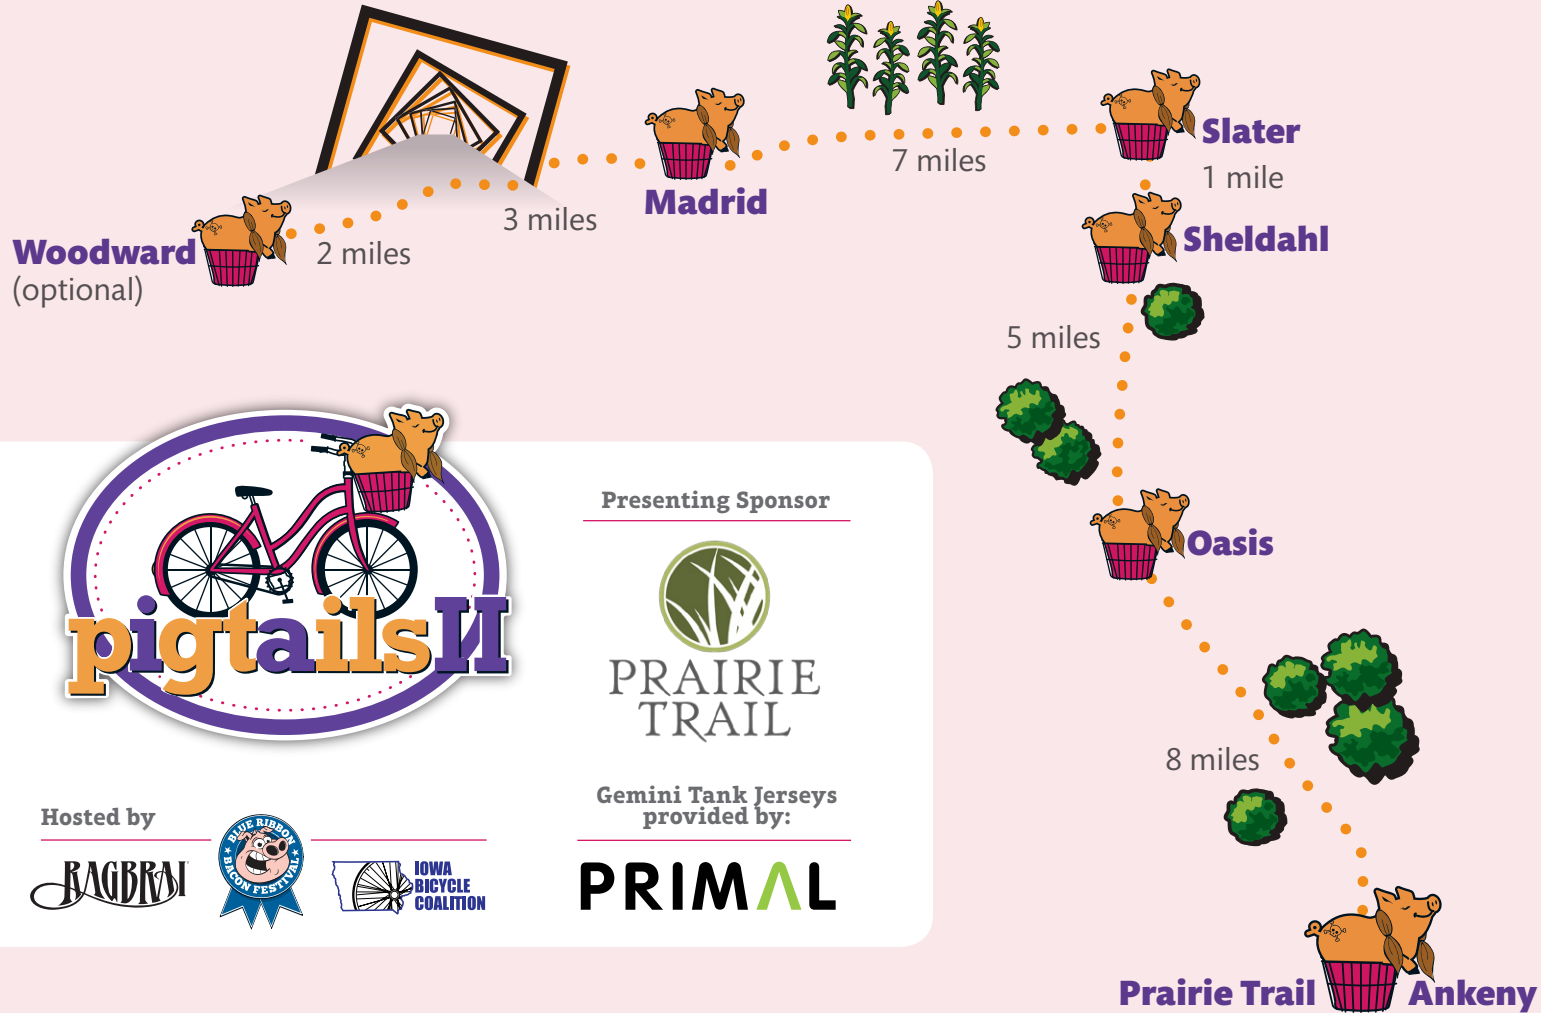

48 MILE fun ride ON THE

HIGH TRESTLE TRAIL

High Trestle Bridge

Presenting Sponsor

Gemini Tank Jerseys provided by:

Hosted by